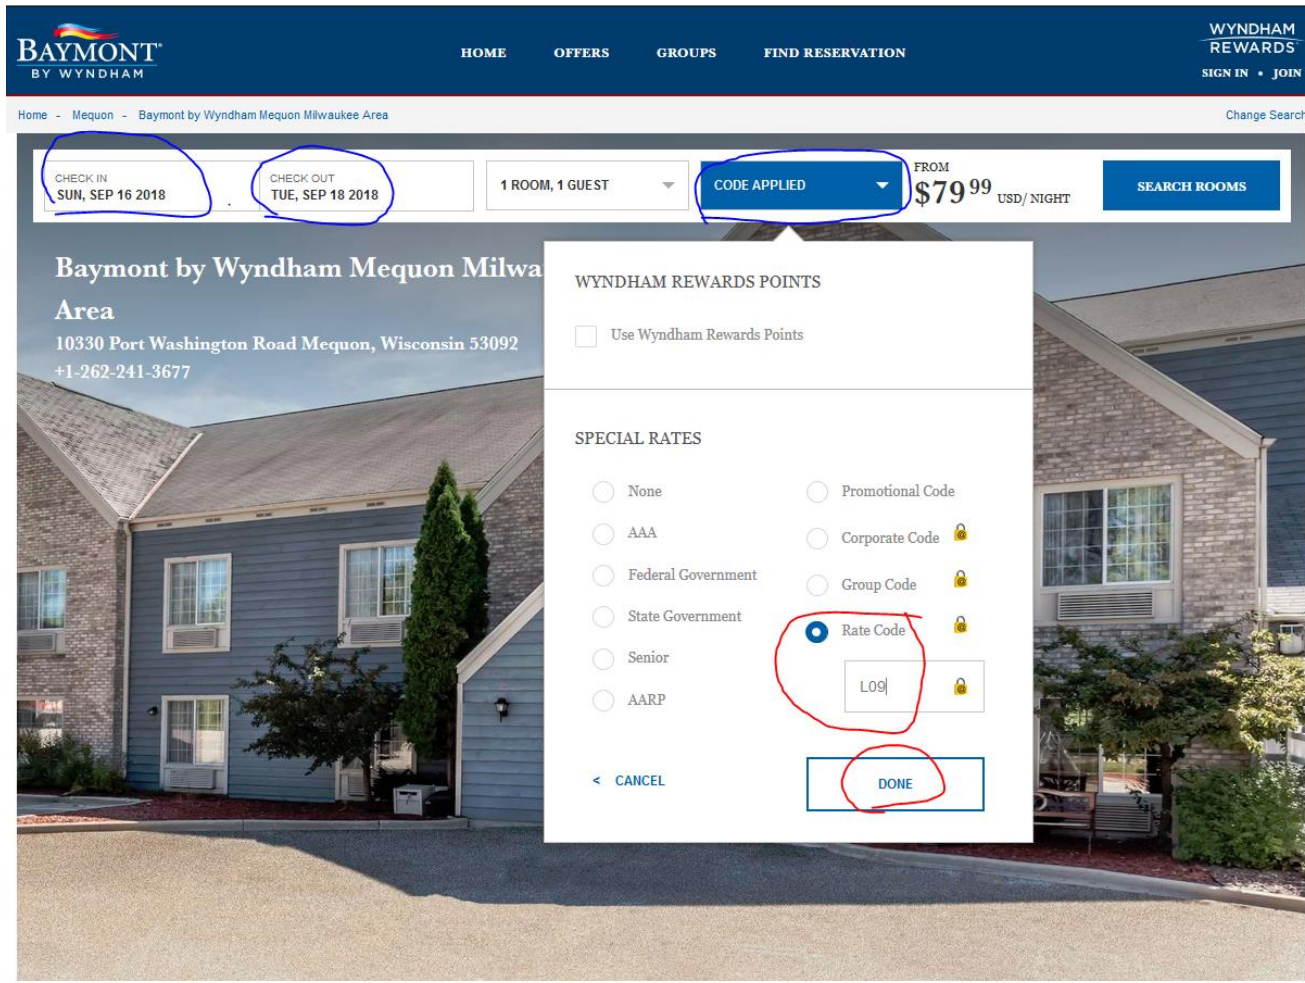

WI Lutheran Seminary Rate Plan information:

1. Call hotel directly and mention WI Lutheran Seminary Rate Plan (L09)
2. Call Baymont Inn Central Reservation System Toll Free at 800 337 0550. Mention WI Lutheran Seminary Rate Plan (L09)
3. Book online at www.baymontmequon.com and click book now cutton. Click on book your stay options.
 - a. Once on the booking page enter your date information and your rate plan L09 as shown below.

Baymont by Wyndham Mequon Milwaukee Area

10330 Port Washington Road Mequon, Wisconsin 53092

CHECK IN SUN, SEP 16 2018	CHECK OUT TUE, SEP 18 2018	1 ROOM, 1 GUEST	RATE APPLIED	UPDATE
------------------------------	-------------------------------	-----------------	--------------	--------

BOOK

Best Available Rate
Additional Rate Details • Total for Stay

\$94⁹⁹
USD/NIGHT

BOOK